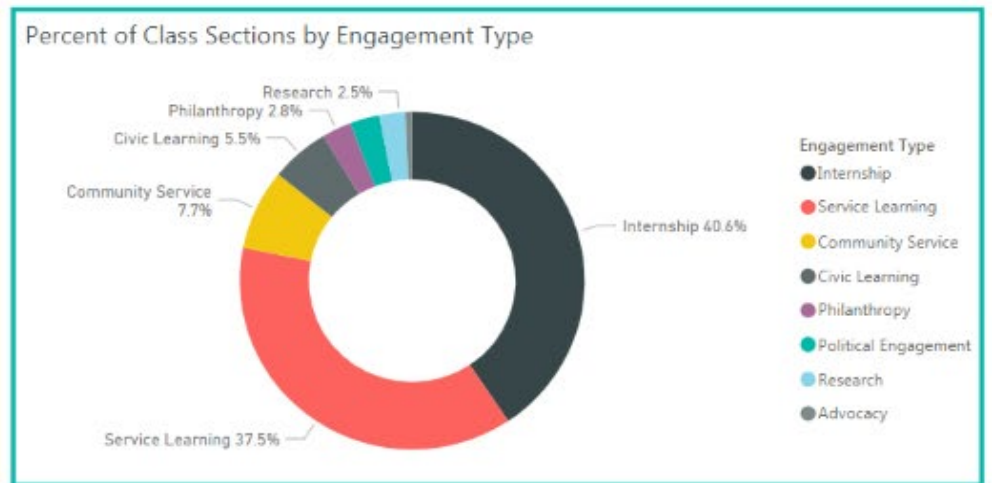

# Reported Student Curricular Community Engagement

Summer 2017, Fall 2017, and Spring 2018

Illinois State University

<b>39</b>  Reporting Academic Units	<b>303</b>  Engaged Class Sections	<b>135</b>  Engaged Faculty/Staff	<b>4,191</b>  Estimated Students Engaged	<b>53,729</b>  Estimated Hours of Service*	<b>372</b>  Community Partners
--	---	--	---	---	---

\*Only includes hours of service from direct community engagement. Service hours from internships are not included.