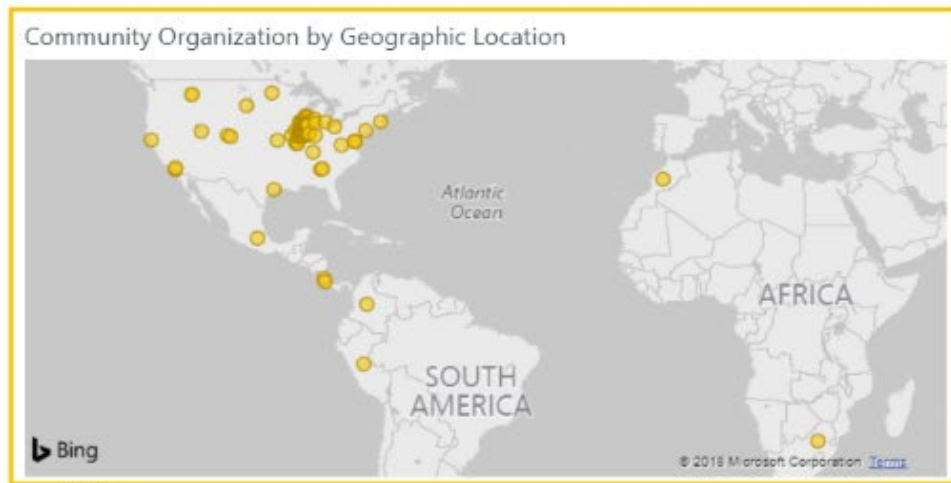

# Reported Student Curricular Community Engagement

Summer 2017, Fall 2017, and Spring 2018

Illinois State University

<b>39</b>  Reporting Academic Units	<b>303</b>  Engaged Class Sections	<b>135</b>  Engaged Faculty/Staff	<b>4,191</b>  Estimated Students Engaged	<b>53,729</b>  Estimated Hours of Service*	<b>372</b>  Community Partners
--	---	--	---	---	---