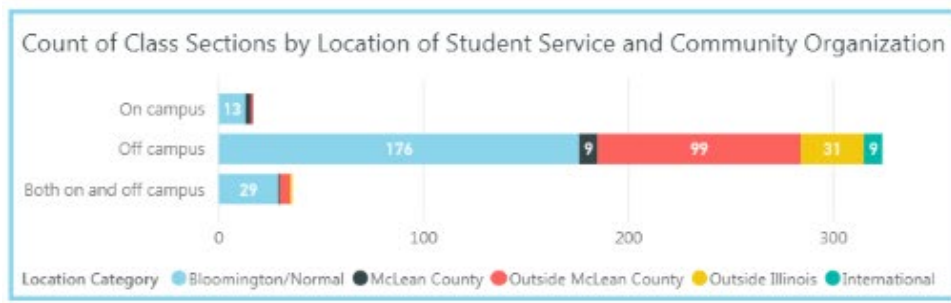

# Reported Student Curricular Community Engagement

Summer 2017, Fall 2017, and Spring 2018

Illinois State University

<b>39</b>  Reporting Academic Units	<b>303</b>  Engaged Class Sections	<b>135</b>  Engaged Faculty/Staff	<b>4,191</b>  Estimated Students Engaged	<b>53,729</b>  Estimated Hours of Service*	<b>372</b>  Community Partners
--	---	--	---	---	---

\*Only includes hours of service from direct community engagement. Service hours from internships are not included.