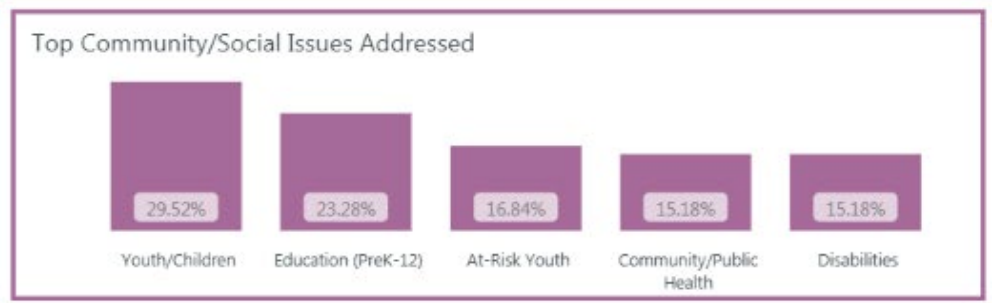

# Reported Student Curricular Community Engagement

Summer 2017, Fall 2017, and Spring 2018

Illinois State University

<b>39</b>  Reporting Academic Units	<b>303</b>  Engaged Class Sections	<b>135</b>  Engaged Faculty/Staff	<b>4,191</b>  Estimated Students Engaged	<b>53,729</b>  Estimated Hours of Service*	<b>372</b>  Community Partners
--	---	--	---	---	---

\*Only includes hours of service from direct community engagement. Service hours from internships are not included.