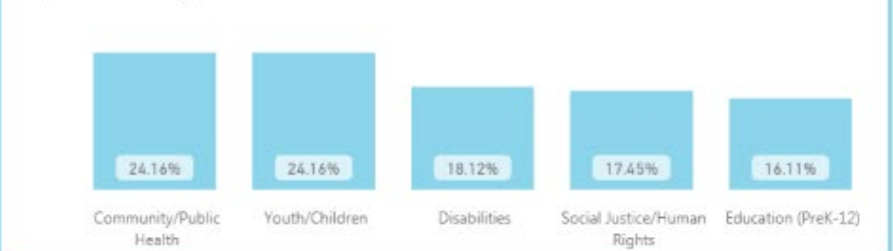

# Reported Student Co-Curricular Community Engagement

Illinois State University

Summer 2017, Fall 2017, and Spring 2018

**40**   
Reporting Units

**79**   
Engaged Faculty/Staff

**164**   
Engagement Activities

**7,218**   
Estimated Students Engaged

**33,417**   
Estimated Hours of Service

**120**   
Community Partners

Activities by Location of Student Service and Community Organization Location

Top Community/Social Issues Addressed

Community Organization by Geographic Location

Percent of Activities by Engagement Type