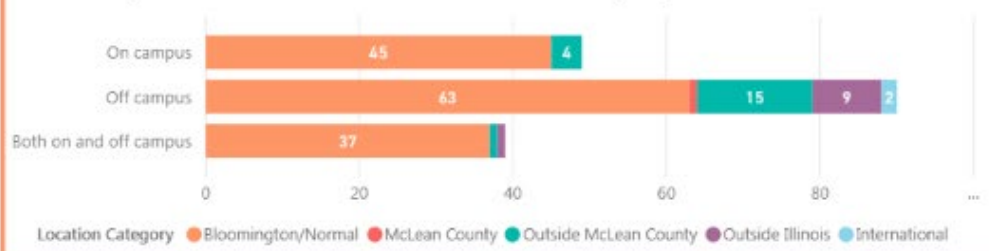

# Reported Student Co-Curricular Community Engagement

Illinois State University

Summer 2017, Fall 2017, and Spring 2018

**40**   
Reporting Units

**79**   
Engaged Faculty/Staff

**164**   
Engagement Activities

**7,218**   
Estimated Students Engaged

**33,417**   
Estimated Hours of Service

**120**   
Community Partners

Activities by Location of Student Service and Community Organization Location

Top Community/Social Issues Addressed